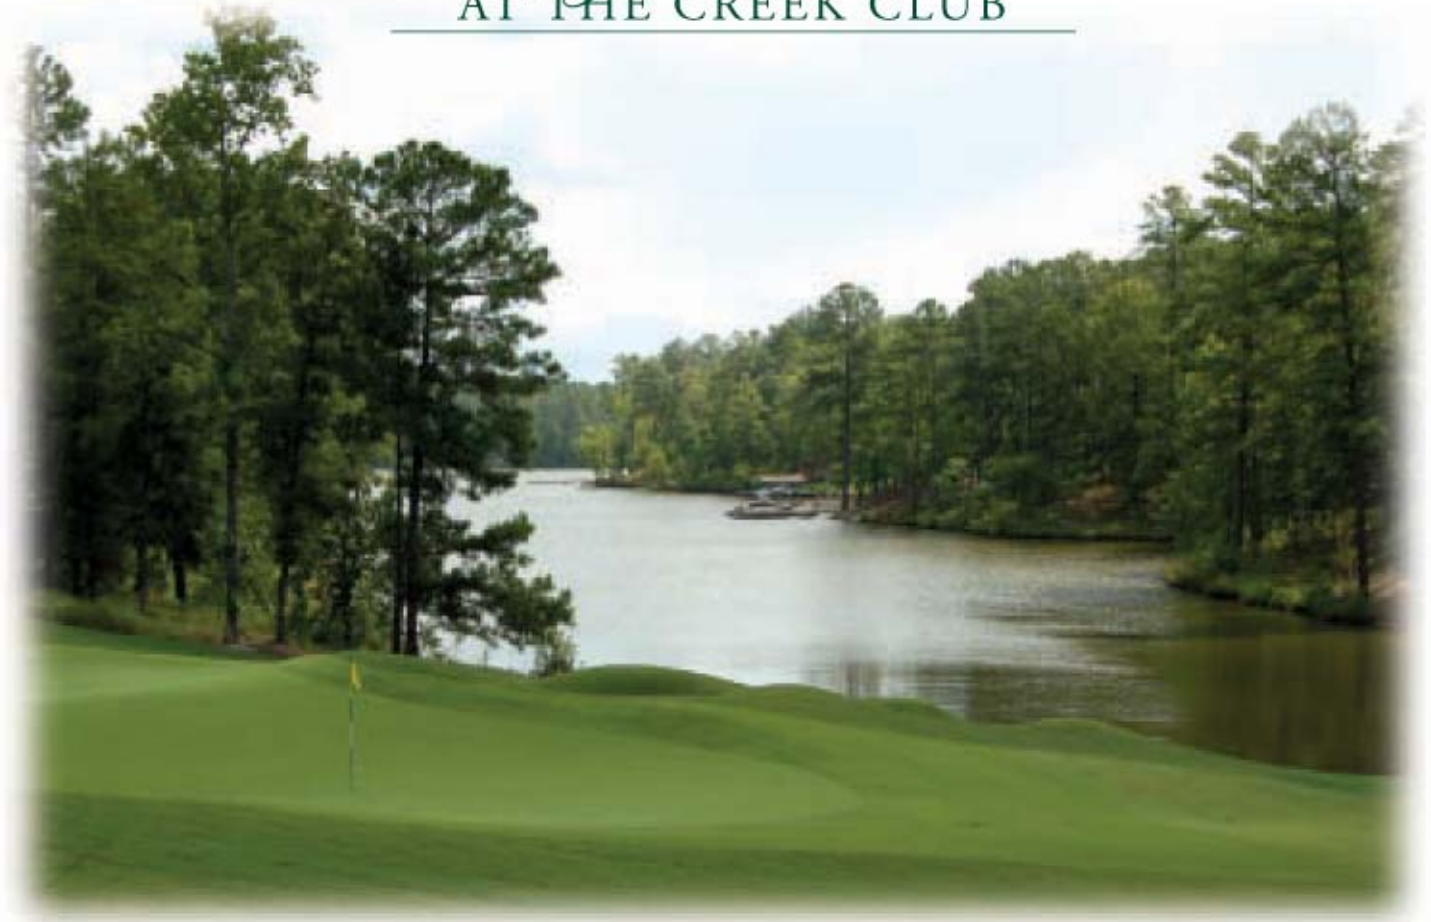

Angel Pond

AT THE CREEK CLUB

Angel Pond is an extraordinary collection of intimate, lake-front home sites and wooded building sites – many overlooking The Creek Club Golf Course and Angel Pond. The splendid landscape and inspiring views are enhanced only by the ideal location of this very special enclave within the community. Situated in close proximity to The Creek Club Golf Course, the Lake Club, walking trails and the new entrance to the community, this area enjoys convenient access to a wide array of amenities within and beyond the gates.

Property offered for sale by Reynolds Plantation Realty, LLC

Angel Pond

AT THE CREEK CLUB

Angel Pond

ANGEL POND I & II

Entrance to Angel Pond neighborhood

As seen from Angel Pond III

ANGEL POND III